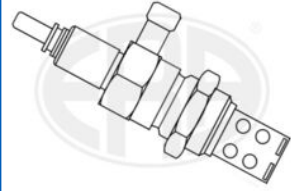

ERA Code	Subgroup	OE / Comparable code	Used on vehicles
886212	Glow Plug	BOSCH 0 257 202 002, 0 257 204 003 FIAT 8122193 FORD 1073697, 7214665, 95VB 9N424 BA, 95VB 9N424 BB IVECO 8122193 KHD 812 2193, B12VH7632	

Connector type: M10x1, Fitting Depth [mm]: 41, Overall Length [mm]: 93,5, Spanner Size: 21/24, Specification: Single Coil, Thread Size: M20x1,5, Voltage [V]: 9,5

886215	Glow Plug	BOSCH 0 257 200 003, 0 257 201 006, 0 257 201 008, 0 257 201 401, 0 257 202 001, 0 257 203 001, 0 257 203 002 CUMMINS 3 925 441, 3 928 188 FIAT 8122180 IVECO 8122180 KHD 116 1135, 116 1637, 812 2180, B 24V H7632 MAN 51 2603 0019, 51 26803 0008, 51 26803 0015, 51 26803 0019, 51 26803 0021, 51 26803 0022 POCLAIN Q 0041506, Q0041506 RENAULT 50 00 270 881, 50 00 590 058